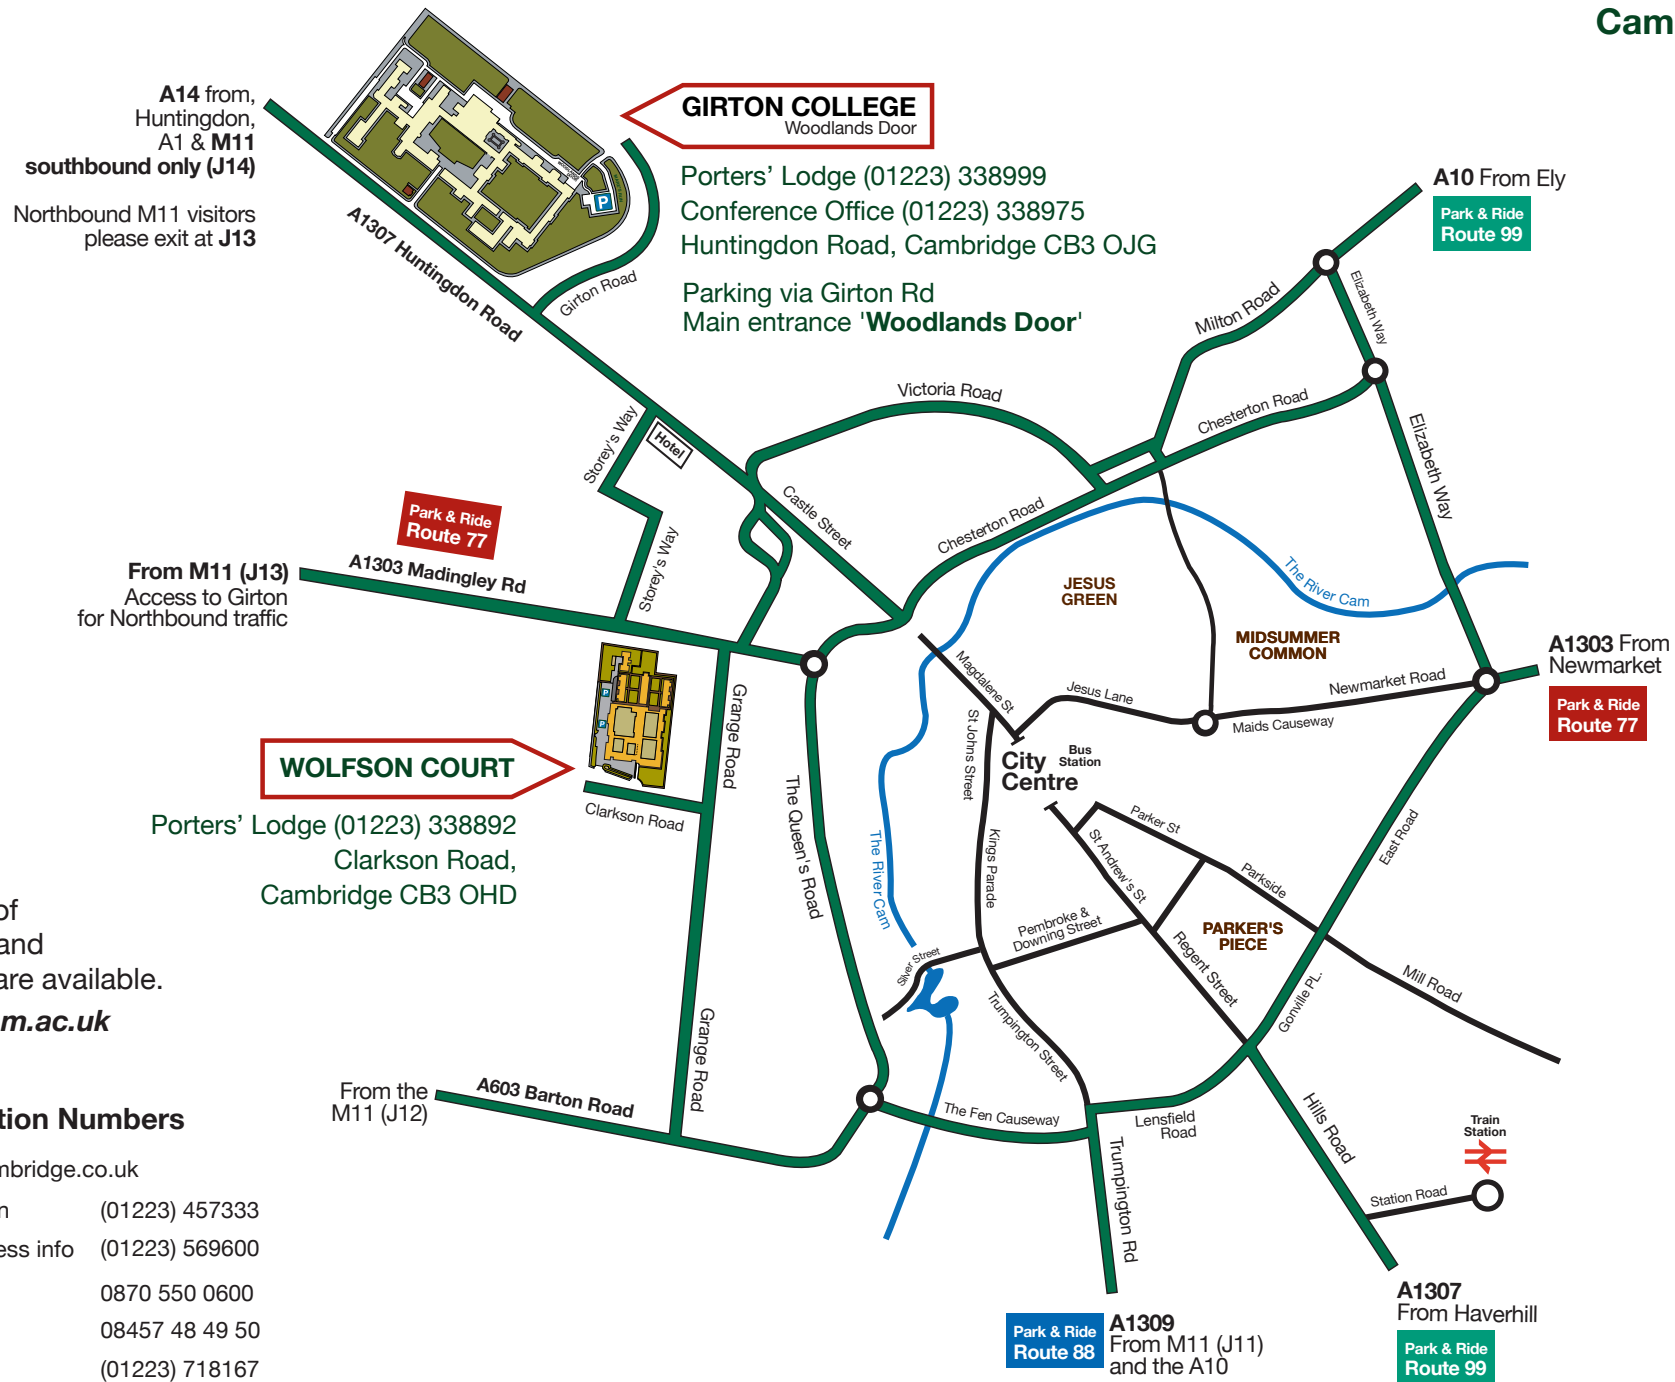

# GIRTON COLLEGE AND WOLFSON COURT Cambridge

Detailed plans of  
Girton College and  
Wolfson Court are available.  
[www.girton.cam.ac.uk](http://www.girton.cam.ac.uk)

Continue past this entrance and on to the first set of lights, turn left onto Girton Road, continue round until you see the sign for the **Woodlands Door**.

Follow sign for parking and make your way to the **Woodlands Door**.

**Traveling East along the A428**

Exit the A428 along the left hand slip  
road leading to Madingley.

Follow signs for the A1303.

Continue past the American Cemetery  
and Colleges turning Right at the lights  
into Grange Road.